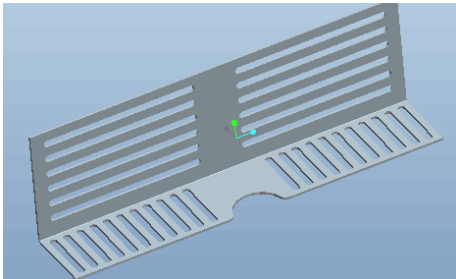

Note: all specifications subject to change without notice.

01 Outer Dimension

Unit:mm

E27 E26 shortest size	9.05" * 5.47"
E27 E26 longest size	11.8" * 5.47"
E40 E39 shortest size	9.84" * 5.47"
E27 E26 longest size	12.59" * 5.47"

E40 LED RETROFIT KITS 30W-150W

6S Aluminum fin heat sink

SUNON Fan

Heat pulling dissipation method

02 Accessories

1. When you are using this led retrofit kit in the canopy, wall pack and parking lot shoebox fixture you may need a kit to have the driver fixed ( Pic 1 )
2. When you have less space to put a lamp with E26 or E39 base, you may choose to use the arm fixed kit ( Pic 2 )
3. When your traditional fixture has a E40 lamp socket, you may need an adaptor ( Pic 3 )