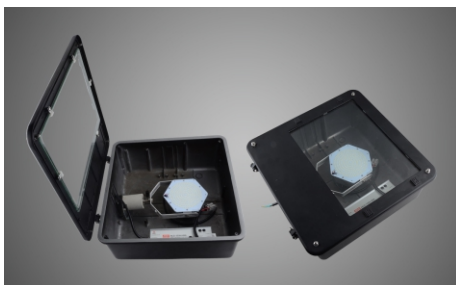

E40 LED RETROFIT KITS 30W-150W