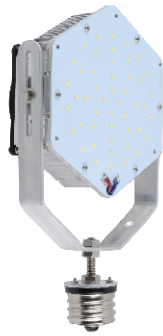

Patent number:  
ZL 2015 2 0043622.2

30W

45W

60W

80W

100W

120W

150W

Luminous	3900 Lumen	5900 Lumen	7800 Lumen	11400 Lumen	13000 Lumen	16000 Lumen	20000 Lumen
LED Quantity	48 PCS	72 PCS	96 PCS	133 PCS	161 PCS	196 PCS	245 PCS
Equivalent	105W SON/HPS	125W SON/HPS	175W SON/HPS	250W SON/HPS	300W SON/HPS	350W SON/HPS	400W SON/HPS
Item NO.	LSRK-30WXY	LSRK-45WXY	LSRK-60WXY	LSRK-80WXY	LSRK-100WXY	LSRK-120WXY	LSRK-150WXY
Voltage	100-300VAC, 347-480V 50/60Hz						
Base Options	E40/E39(mogul) E27/E26(Medium)						
Beam Angle	120 Degree						
LED Brand	SMD 3030						
Power factor	>0.95						
CCT	3000K/4000-4500K/5000-5700K/6000-6500K						
CRI	>80						
Material	External Meanwell Driver + Fin heat sink						
Certified	ETL cETL TUV CE RoHS SAA FCC DLC Ctick certified <b>LCP</b>						
Dimmable	YES						
Warranty	5 year Warranty						
Rotatable	Arm rotatable and length adjustable						
Driver Power	UL listed Meanwell Driver						
LED Lifetime	50,000 Hours						
Working Tempe Humidity	-45 to + 50 Deg C / @Ta=25 Deg C						

Note: all specifications subject to change without notice.

01 Outer Dimension

Unit:mm

E27 E26 shortest size	9.05" * 5.47"
E27 E26 longest size	11.8" * 5.47"
E40 E39 shortest size	9.84" * 5.47"
E27 E26 longest size	12.59" * 5.47"

E40 LED RETROFIT KITS 30W-150W

6S Aluminum fin heat sink

SUNON Fan

Heat pulling dissipation method

02 Accessories

1. When you are using this led retrofit kit in the canopy, wall pack and parking lot shoebox fixture you may need a kit to have the driver fixed ( Pic 1 )
2. When you have less space to put a lamp with E26 or E39 base, you may choose to use the arm fixed kit ( Pic 2 )
3. When your traditional fixture has a E40 lamp socket, you may need an adaptor ( Pic 3 )