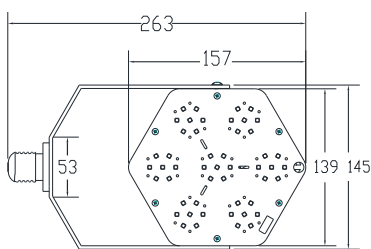

Patent number:  
ZL 2015 2 0043622.2

30W

45W

60W

80W

100W

120W

150W

Luminous	3900 Lumen	5900 Lumen	7800 Lumen	11400 Lumen	13000 Lumen	16000 Lumen	20000 Lumen
LED Quantity	48 PCS	72 PCS	96 PCS	133 PCS	161 PCS	196 PCS	245 PCS
Equivalent	105W SON/HPS	125W SON/HPS	175W SON/HPS	250W SON/HPS	300W SON/HPS	350W SON/HPS	400W SON/HPS
Item NO.	LSRK-30WXY	LSRK-45WXY	LSRK-60WXY	LSRK-80WXY	LSRK-100WXY	LSRK-120WXY	LSRK-150WXY
Voltage	100-300VAC, 347-480V 50/60Hz						
Base Options	E40/E39(mogul) E27/E26(Medium)						
Beam Angle	120 Degree						
LED Brand	SMD 3030						
Power factor	>0.95						
CCT	3000K/4000-4500K/5000-5700K/6000-6500K						
CRI	>80						
Material	External Meanwell Driver + Fin heat sink						
Certified	ETL cETL TUV CE RoHS SAA FCC DLC Ctick certified <b>LCP</b>						
Dimmable	YES						
Warranty	5 year Warranty						
Rotatable	Arm rotatable and length adjustable						
Driver Power	UL listed Meanwell Driver						
LED Lifetime	50,000 Hours						
Working Tempe Humidity	-45 to + 50 Deg C / @Ta=25 Deg C						

Note: all specifications subject to change without notice.

01 Outer Dimension

Unit:mm

E27 E26 shortest size	9.05" * 5.47"
E27 E26 longest size	11.8" * 5.47"
E40 E39 shortest size	9.84" * 5.47"
E27 E26 longest size	12.59" * 5.47"