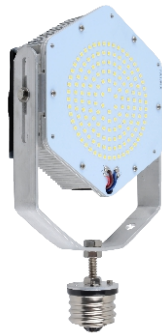

Patent number:
ZL 2015 2 0043622.2

100W

Luminous	3900 Lumen	5900 Lumen	7800 Lumen	11400 Lumen	13000 Lumen	16000 Lumen	20000 Lumen
LED Quantity	48 PCS	72 PCS	96 PCS	133 PCS	161 PCS	196 PCS	245 PCS
Equivalent	105W SON/HPS	125W SON/HPS	175W SON/HPS	250W SON/HPS	300W SON/HPS	350W SON/HPS	400W SON/HPS
Item NO.	LSRK-30WXY	LSRK-45WXY	LSRK-60WXY	LSRK-80WXY	LSRK-100WXY	LSRK-120WXY	LSRK-150WXY
Voltage	100-300VAC, 347-480V 50/60Hz						
Base Options	E40/E39(mogul) E27/E26(Medium)						
Beam Angle	120 Degree						
LED Brand	SMD 3030						
Power factor	>0.95						
CCT	3000K/4000-4500K/5000-5700K/6000-6500K						
CRI	>80						
Material	External Meanwell Driver + Fin heat sink						
Certified	ETL cETL TUV CE RoHS SAA FCC DLC Ctick certified LCP						
Dimmable	YES						
Warranty	5 year Warranty						
Rotatable	Arm rotatable and length adjustable						
Driver Power	UL listed Meanwell Driver						
LED Lifetime	50,000 Hours						
Working Tempe Humidity	-45 to + 50 Deg C / @Ta=25 Deg C						

Note: all specifications subject to change without notice.

01 Outer Dimension

Unit:mm

E27 E26 shortest size	9.05" * 5.47"
E27 E26 longest size	11.8" * 5.47"
E40 E39 shortest size	9.84" * 5.47"
E27 E26 longest size	12.59" * 5.47"

E40 LED RETROFIT KITS 30W-150W