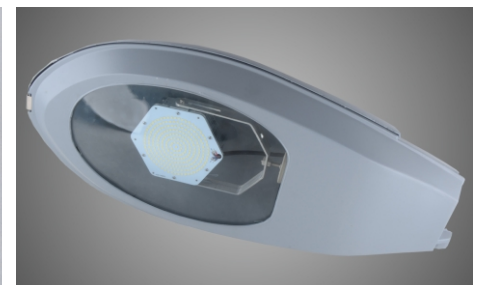

Luminous	3900 Lumen	5900 Lumen	7800 Lumen	11400 Lumen	13000 Lumen	16000 Lumen	20000 Lumen
LED Quantity	48 PCS	72 PCS	96 PCS	133 PCS	161 PCS	196 PCS	245 PCS
Equivalent	105W SON/HPS	125W SON/HPS	175W SON/HPS	250W SON/HPS	300W SON/HPS	350W SON/HPS	400W SON/HPS
Item NO.	LSRK-30WXY	LSRK-45WXY	LSRK-60WXY	LSRK-80WXY	LSRK-100WXY	LSRK-120WXY	LSRK-150WXY
Voltage	100-300VAC, 347-480V 50/60Hz						
Base Options	E40/E39(mogul) E27/E26(Medium)						
Beam Angle	120 Degree						
LED Brand	SMD 3030						
Power factor	>0.95						
CCT	3000K/4000-4500K/5000-5700K/6000-6500K						
CRI	>80						
Material	External Meanwell Driver + Fin heat sink						
Certified	ETL cETL TUV CE RoHS SAA FCC DLC Ctick certified <b>LCP</b>						
Dimmable	YES						
Warranty	5 year Warranty						
Rotatable	Arm rotatable and length adjustable						
Driver Power	UL listed Meanwell Driver						
LED Lifetime	50,000 Hours						
Working Tempe Humidity	-45 to + 50 Deg C / @Ta=25 Deg C						

E40 LED RETROFIT KITS 30W-150W

6S Aluminum fin heat sink

SUNON Fan

Heat pulling dissipation method

02 Accessories

1. When you are using this led retrofit kit in the canopy, wall pack and parking lot shoebox fixture you may need a kit to have the driver fixed ( Pic 1 )
2. When you have less space to put a lamp with E26 or E39 base, you may choose to use the arm fixed kit ( Pic 2 )
3. When your traditional fixture has a E40 lamp socket, you may need an adaptor ( Pic 3 )

DRIVER FIXED KIT (Pic1)

ARM FIXED KIT (Pic2)

LAMP CAP ADAPTOR (Pic3)

E40 LED RETROFIT KITS 30W-150W