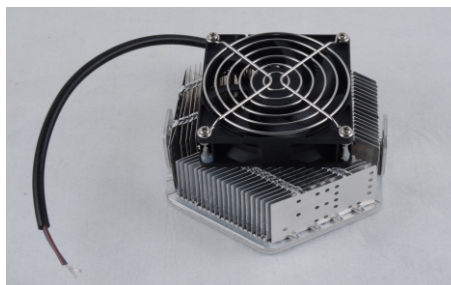

E40 LED RETROFIT KITS 30W-150W