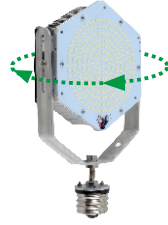

Note: all specifications subject to change without notice.

01 Outer Dimension

Unit:mm

E27 E26 shortest size	9.05" * 5.47"
E27 E26 longest size	11.8" * 5.47"
E40 E39 shortest size	9.84" * 5.47"
E27 E26 longest size	12.59" * 5.47"

E40 LED RETROFIT KITS 30W-150W

6S Aluminum fin heat sink

SUNON Fan

Heat pulling dissipation method

02 Accessories

1. When you are using this led retrofit kit in the canopy, wall pack and parking lot shoebox fixture you may need a kit to have the driver fixed ( Pic 1 )
2. When you have less space to put a lamp with E26 or E39 base, you may choose to use the arm fixed kit ( Pic 2 )
3. When your traditional fixture has a E40 lamp socket, you may need an adaptor ( Pic 3 )