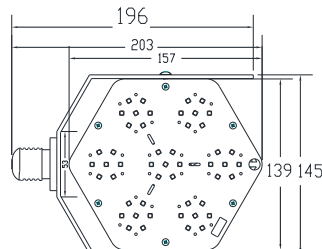

Patent number:  
ZL 2015 2 0043622.2

30W

45W

60W

80W

100W

120W

150W

Luminous	3900 Lumen	5900 Lumen	7800 Lumen	11400 Lumen	13000 Lumen	16000 Lumen	20000 Lumen
LED Quantity	48 PCS	72 PCS	96 PCS	133 PCS	161 PCS	196 PCS	245 PCS
Equivalent	105W SON/HPS	125W SON/HPS	175W SON/HPS	250W SON/HPS	300W SON/HPS	350W SON/HPS	400W SON/HPS
Item NO.	LSRK-30WXY	LSRK-45WXY	LSRK-60WXY	LSRK-80WXY	LSRK-100WXY	LSRK-120WXY	LSRK-150WXY
Voltage	100-300VAC, 347-480V 50/60Hz						
Base Options	E40/E39(mogul) E27/E26(Medium)						
Beam Angle	120 Degree						
LED Brand	SMD 3030						
Power factor	>0.95						
CCT	3000K/4000-4500K/5000-5700K/6000-6500K						
CRI	>80						
Material	External Meanwell Driver + Fin heat sink						
Certified	ETL cETL TUV CE RoHS SAA FCC DLC Ctick certified <b>LCP</b>						
Dimmable	YES						
Warranty	5 year Warranty						
Rotatable	Arm rotatable and length adjustable						
Driver Power	UL listed Meanwell Driver						
LED Lifetime	50,000 Hours						
Working Tempe Humidity	-45 to + 50 Deg C / @Ta=25 Deg C						

Note: all specifications subject to change without notice.

01 Outer Dimension

Unit:mm

E27 E26 shortest size	9.05" * 5.47"
E27 E26 longest size	11.8" * 5.47"
E40 E39 shortest size	9.84" * 5.47"
E27 E26 longest size	12.59" * 5.47"