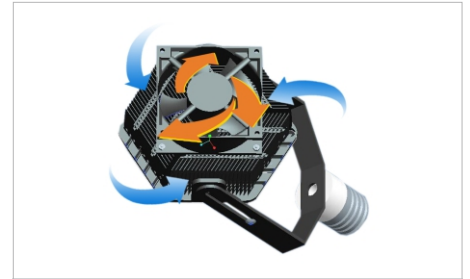

Luminous	3900 Lumen	5900 Lumen	7800 Lumen	11400 Lumen	13000 Lumen	16000 Lumen	20000 Lumen
LED Quantity	48 PCS	72 PCS	96 PCS	133 PCS	161 PCS	196 PCS	245 PCS
Equivalent	105W SON/HPS	125W SON/HPS	175W SON/HPS	250W SON/HPS	300W SON/HPS	350W SON/HPS	400W SON/HPS
Item NO.	LSRK-30WXY	LSRK-45WXY	LSRK-60WXY	LSRK-80WXY	LSRK-100WXY	LSRK-120WXY	LSRK-150WXY
Voltage	100-300VAC, 347-480V 50/60Hz						
Base Options	E40/E39(mogul) E27/E26(Medium)						
Beam Angle	120 Degree						
LED Brand	SMD 3030						
Power factor	>0.95						
CCT	3000K/4000-4500K/5000-5700K/6000-6500K						
CRI	>80						
Material	External Meanwell Driver + Fin heat sink						
Certified	ETL cETL TUV CE RoHS SAA FCC DLC Ctick certified <b>LCP</b>						
Dimmable	YES						
Warranty	5 year Warranty						
Rotatable	Arm rotatable and length adjustable						
Driver Power	UL listed Meanwell Driver						
LED Lifetime	50,000 Hours						
Working Tempe Humidity	-45 to + 50 Deg C / @Ta=25 Deg C						

Note: all specifications subject to change without notice.

01 Outer Dimension

Unit:mm

E27 E26 shortest size	9.05" * 5.47"
E27 E26 longest size	11.8" * 5.47"
E40 E39 shortest size	9.84" * 5.47"
E27 E26 longest size	12.59" * 5.47"

E40 LED RETROFIT KITS 30W-150W

6S Aluminum fin heat sink

SUNON Fan

Heat pulling dissipation method

02 Accessories

1. When you are using this led retrofit kit in the canopy, wall pack and parking lot shoebox fixture you may need a kit to have the driver fixed ( Pic 1 )
2. When you have less space to put a lamp with E26 or E39 base, you may choose to use the arm fixed kit ( Pic 2 )
3. When your traditional fixture has a E40 lamp socket, you may need an adaptor ( Pic 3 )