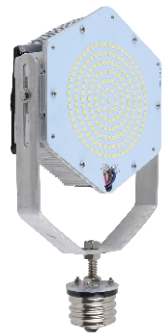

Patent number:  
ZL 2015 2 0043622.2

30W

45W

60W

80W

100W

120W

150W

Luminous	3900 Lumen	5900 Lumen	7800 Lumen	11400 Lumen	13000 Lumen	16000 Lumen	20000 Lumen
LED Quantity	48 PCS	72 PCS	96 PCS	133 PCS	161 PCS	196 PCS	245 PCS
Equivalent	105W SON/HPS	125W SON/HPS	175W SON/HPS	250W SON/HPS	300W SON/HPS	350W SON/HPS	400W SON/HPS
Item NO.	LSRK-30WXY	LSRK-45WXY	LSRK-60WXY	LSRK-80WXY	LSRK-100WXY	LSRK-120WXY	LSRK-150WXY
Voltage	100-300VAC, 347-480V 50/60Hz						
Base Options	E40/E39(mogul) E27/E26(Medium)						
Beam Angle	120 Degree						
LED Brand	SMD 3030						
Power factor	>0.95						
CCT	3000K/4000-4500K/5000-5700K/6000-6500K						
CRI	>80						
Material	External Meanwell Driver + Fin heat sink						
Certified	ETL cETL TUV CE RoHS SAA FCC DLC Ctick certified <b>LCP</b>						
Dimmable	YES						
Warranty	5 year Warranty						
Rotatable	Arm rotatable and length adjustable						
Driver Power	UL listed Meanwell Driver						
LED Lifetime	50,000 Hours						
Working Tempe Humidity	-45 to + 50 Deg C / @Ta=25 Deg C						

Note: all specifications subject to change without notice.

01 Outer Dimension

Unit:mm

E27 E26 shortest size	9.05" * 5.47"
E27 E26 longest size	11.8" * 5.47"
E40 E39 shortest size	9.84" * 5.47"
E27 E26 longest size	12.59" * 5.47"

E40 LED RETROFIT KITS 30W-150W

6S Aluminum fin heat sink

SUNON Fan

Heat pulling dissipation method

02 Accessories

1. When you are using this led retrofit kit in the canopy, wall pack and parking lot shoebox fixture you may need a kit to have the driver fixed ( Pic 1 )
2. When you have less space to put a lamp with E26 or E39 base, you may choose to use the arm fixed kit ( Pic 2 )
3. When your traditional fixture has a E40 lamp socket, you may need an adaptor ( Pic 3 )