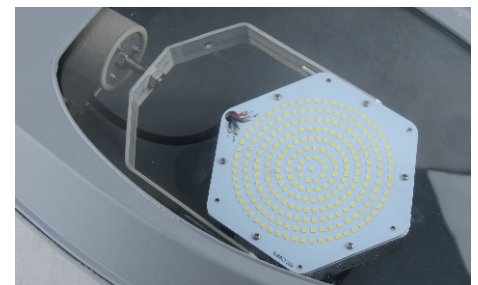

E40 LED RETROFIT KITS 30W-150W