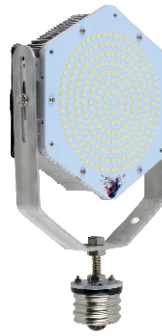

150W

Luminous	3900 Lumen	5900 Lumen	7800 Lumen	11400 Lumen	13000 Lumen	16000 Lumen	20000 Lumen
LED Quantity	48 PCS	72 PCS	96 PCS	133 PCS	161 PCS	196 PCS	245 PCS
Equivalent	105W SON/HPS	125W SON/HPS	175W SON/HPS	250W SON/HPS	300W SON/HPS	350W SON/HPS	400W SON/HPS
Item NO.	LSRK-30WXY	LSRK-45WXY	LSRK-60WXY	LSRK-80WXY	LSRK-100WXY	LSRK-120WXY	LSRK-150WXY
Voltage	100-300VAC, 347-480V 50/60Hz						
Base Options	E40/E39(mogul) E27/E26(Medium)						
Beam Angle	120 Degree						
LED Brand	SMD 3030						
Power factor	>0.95						
CCT	3000K/4000-4500K/5000-5700K/6000-6500K						
CRI	>80						
Material	External Meanwell Driver + Fin heat sink						
Certified	ETL cETL TUV CE RoHS SAA FCC DLC Ctick certified LCP						
Dimmable	YES						
Warranty	5 year Warranty						
Rotatable	Arm rotatable and length adjustable						
Driver Power	UL listed Meanwell Driver						
LED Lifetime	50,000 Hours						
Working Tempe Humidity	-45 to + 50 Deg C / @Ta=25 Deg C						

Note: all specifications subject to change without notice.