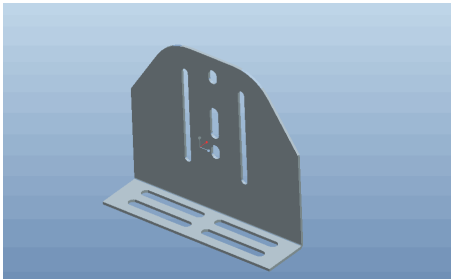

ARM FIXED KIT (Pic2)