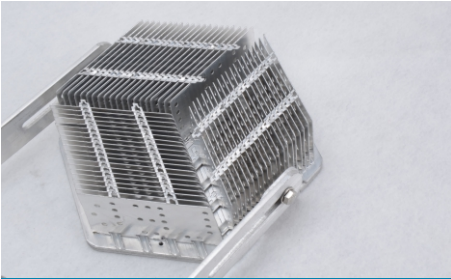

Note: all specifications subject to change without notice.

01 Outer Dimension

Unit:mm

E27 E26 shortest size	9.05" * 5.47"
E27 E26 longest size	11.8" * 5.47"
E40 E39 shortest size	9.84" * 5.47"
E27 E26 longest size	12.59" * 5.47"

E40 LED RETROFIT KITS 30W-150W

6S Aluminum fin heat sink

SUNON Fan

Heat pulling dissipation method

02 Accessories

1. When you are using this led retrofit kit in the canopy, wall pack and parking lot shoebox fixture you may need a kit to have the driver fixed ( Pic 1 )
2. When you have less space to put a lamp with E26 or E39 base, you may choose to use the arm fixed kit ( Pic 2 )
3. When your traditional fixture has a E40 lamp socket, you may need an adaptor ( Pic 3 )