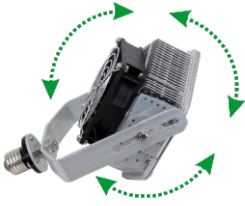

Note: all specifications subject to change without notice.

01 Outer Dimension

Unit:mm

E27 E26 shortest size	9.05" * 5.47"
E27 E26 longest size	11.8" * 5.47"
E40 E39 shortest size	9.84" * 5.47"
E27 E26 longest size	12.59" * 5.47"

E40 LED RETROFIT KITS 30W-150W

6S Aluminum fin heat sink

SUNON Fan

Heat pulling dissipation method

02 Accessories

1. When you are using this led retrofit kit in the canopy, wall pack and parking lot shoebox fixture you may need a kit to have the driver fixed ( Pic 1 )
2. When you have less space to put a lamp with E26 or E39 base, you may choose to use the arm fixed kit ( Pic 2 )
3. When your traditional fixture has a E40 lamp socket, you may need an adaptor ( Pic 3 )