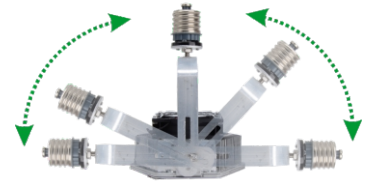

Note: all specifications subject to change without notice.

01 Outer Dimension

Unit:mm

E27 E26 shortest size	9.05" * 5.47"
E27 E26 longest size	11.8" * 5.47"
E40 E39 shortest size	9.84" * 5.47"
E27 E26 longest size	12.59" * 5.47"

E40 LED RETROFIT KITS 30W-150W

6S Aluminum fin heat sink

SUNON Fan

Heat pulling dissipation method

02 Accessories

1. When you are using this led retrofit kit in the canopy, wall pack and parking lot shoebox fixture you may need a kit to have the driver fixed ( Pic 1 )
2. When you have less space to put a lamp with E26 or E39 base, you may choose to use the arm fixed kit ( Pic 2 )
3. When your traditional fixture has a E40 lamp socket, you may need an adaptor ( Pic 3 )