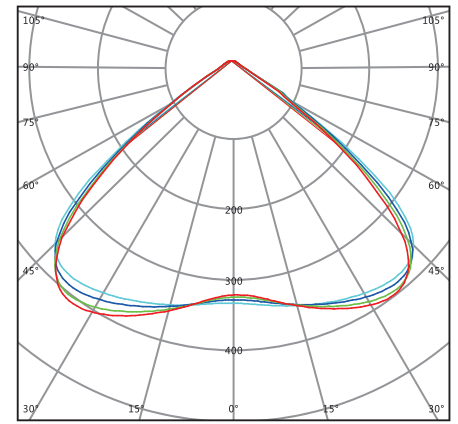

Daylight + Microwave

UFO LED HIGH BAY LIGHT

100W 120W 150W 200W

100W

120W

150W

200W

60°

90°

120°

IP Rating	IP65	Dimming Options	Non-dimmable/Dimmable
Input Voltage:	100-277VAC, 50/60Hz	CCT:	3000K/4000K/4500K/5000K/5700K/6500K
Beam Angle:	60 90 120 degree	Light Source:	SMD 3030

Item No	Luminous Flux	Luminaire Efficacy	Replacement	CRI	PF	Power Supply	Dimensions	Weight
LSUFO-100WXY	14000 Lm	140Lm/W	250W Matel Halide	>70	>9.5	HBG-100-48A	260mm*159mm	2.5Kg
LSUFO-120WXY	16800Lm	140Lm/W	350W Matel Halide			HBG-160-48A	260mm*164mm	2.85Kg
LSUFO-150WXY	22500Lm	150Lm/W	450W Matel Halide			HBG-160-48A	280mm*166mm	3.50Kg
LSUFO-150WXY	24000Lm	160Lm/W	600W Matel Halide			HBG-160-48A	280mm*166mm	3.50Kg
LSUFO-200WXY	28000Lm	140Lm/W	650W Matel Halide			HBG-240-48A	320mm*199mm	4.75Kg