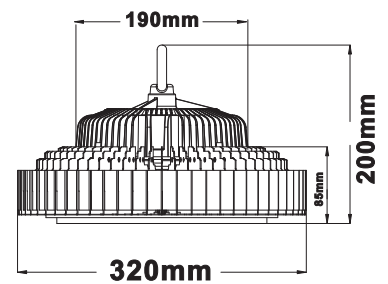

Daylight + Microwave

UFO LED HIGH BAY LIGHT

100W 120W 150W 200W

100W

120W

150W

200W

60°

90°

120°

IP Rating	IP65	Dimming Options	Non-dimmable/Dimmable
Input Voltage:	100-277VAC, 50/60Hz	CCT:	3000K/4000K/4500K/5000K/5700K/6500K
Beam Angle:	60 90 120 degree	Light Source:	SMD 3030

Item No	Luminous Flux	Luminaire Efficacy	Replacement	CRI	PF	Power Supply	Dimensions	Weight
LSUFO-100WXY	14000 Lm	140Lm/W	250W Matel Halide	>70	>9.5	HBG-100-48A	260mm*159mm	2.5Kg
LSUFO-120WXY	16800Lm	140Lm/W	350W Matel Halide			HBG-160-48A	260mm*164mm	2.85Kg
LSUFO-150WXY	22500Lm	150Lm/W	450W Matel Halide			HBG-160-48A	280mm*166mm	3.50Kg
LSUFO-150WXY	24000Lm	160Lm/W	600W Matel Halide			HBG-160-48A	280mm*166mm	3.50Kg
LSUFO-200WXY	28000Lm	140Lm/W	650W Matel Halide			HBG-240-48A	320mm*199mm	4.75Kg