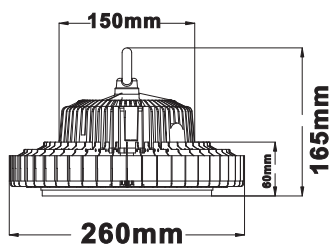

Daylight + Microwave

UFO LED HIGH BAY LIGHT

100W 120W 150W 200W

100W

120W

150W

200W

60°

90°

120°

IP Rating	IP65	Dimming Options	Non-dimmable/Dimmable
Input Voltage:	100-277VAC, 50/60Hz	CCT:	3000K/4000K/4500K/5000K/5700K/6500K
Beam Angle:	60 90 120 degree	Light Source:	SMD 3030

Item No	Luminous Flux	Luminaire Efficacy	Replacement	CRI	PF	Power Supply	Dimensions	Weight
LSUFO-100WXY	14000 Lm	140Lm/W	250W Matel Halide	>70	>9.5	HBG-100-48A	260mm*159mm	2.5Kg
LSUFO-120WXY	16800Lm	140Lm/W	350W Matel Halide			HBG-160-48A	260mm*164mm	2.85Kg
LSUFO-150WXY	22500Lm	150Lm/W	450W Matel Halide			HBG-160-48A	280mm*166mm	3.50Kg
LSUFO-150WXY	24000Lm	160Lm/W	600W Matel Halide			HBG-160-48A	280mm*166mm	3.50Kg
LSUFO-200WXY	28000Lm	140Lm/W	650W Matel Halide			HBG-240-48A	320mm*199mm	4.75Kg