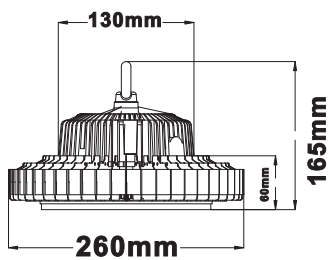

Daylight + Microwave

UFO LED HIGH BAY LIGHT

100W 120W 150W 200W

100W

120W

150W

200W

60°

90°

120°

IP Rating	IP65	Dimming Options	Non-dimmable/Dimmable
Input Voltage:	100-277VAC, 50/60Hz	CCT:	3000K/4000K/4500K/5000K/5700K/6500K
Beam Angle:	60 90 120 degree	Light Source:	SMD 3030

Item No	Luminous Flux	Luminaire Efficacy	Replacement	CRI	PF	Power Supply	Dimensions	Weight
LSUFO-100WXY	14000 Lm	140Lm/W	250W Matel Halide	>70	>9.5	HBG-100-48A	260mm*159mm	2.5Kg
LSUFO-120WXY	16800Lm	140Lm/W	350W Matel Halide			HBG-160-48A	260mm*164mm	2.85Kg
LSUFO-150WXY	22500Lm	150Lm/W	450W Matel Halide			HBG-160-48A	280mm*166mm	3.50Kg
LSUFO-150WXY	24000Lm	160Lm/W	600W Matel Halide			HBG-160-48A	280mm*166mm	3.50Kg
LSUFO-200WXY	28000Lm	140Lm/W	650W Matel Halide			HBG-240-48A	320mm*199mm	4.75Kg