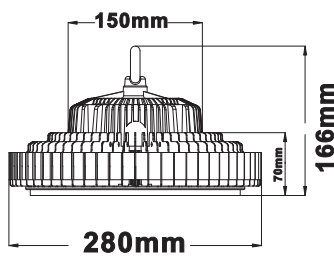

Daylight + Microwave

UFO LED HIGH BAY LIGHT

100W 120W 150W 200W

100W

120W

150W

200W

60°

90°

120°

IP Rating	IP65	Dimming Options	Non-dimmable/Dimmable
Input Voltage:	100-277VAC, 50/60Hz	CCT:	3000K/4000K/4500K/5000K/5700K/6500K
Beam Angle:	60 90 120 degree	Light Source:	SMD 3030

Item No	Luminous Flux	Luminaire Efficacy	Replacement	CRI	PF	Power Supply	Dimensions	Weight
LSUFO-100WXY	14000 Lm	140Lm/W	250W Matel Halide	>70	>9.5	HBG-100-48A	260mm*159mm	2.5Kg
LSUFO-120WXY	16800Lm	140Lm/W	350W Matel Halide			HBG-160-48A	260mm*164mm	2.85Kg
LSUFO-150WXY	22500Lm	150Lm/W	450W Matel Halide			HBG-160-48A	280mm*166mm	3.50Kg
LSUFO-150WXY	24000Lm	160Lm/W	600W Matel Halide			HBG-160-48A	280mm*166mm	3.50Kg
LSUFO-200WXY	28000Lm	140Lm/W	650W Matel Halide			HBG-240-48A	320mm*199mm	4.75Kg