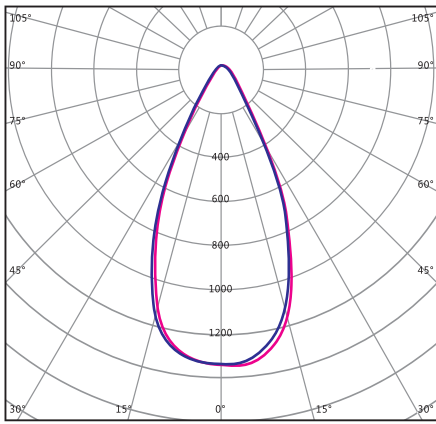

Daylight + Microwave

UFO LED HIGH BAY LIGHT

100W 120W 150W 200W

100W

120W

150W

200W

60°

90°

120°

IP Rating	IP65	Dimming Options	Non-dimmable/Dimmable
Input Voltage:	100-277VAC, 50/60Hz	CCT:	3000K/4000K/4500K/5000K/5700K/6500K
Beam Angle:	60 90 120 degree	Light Source:	SMD 3030

Item No	Luminous Flux	Luminaire Efficacy	Replacement	CRI	PF	Power Supply	Dimensions	Weight
LSUFO-100WXY	14000 Lm	140Lm/W	250W Matel Halide	>70	>9.5	HBG-100-48A	260mm*159mm	2.5Kg
LSUFO-120WXY	16800Lm	140Lm/W	350W Matel Halide			HBG-160-48A	260mm*164mm	2.85Kg
LSUFO-150WXY	22500Lm	150Lm/W	450W Matel Halide			HBG-160-48A	280mm*166mm	3.50Kg
LSUFO-150WXY	24000Lm	160Lm/W	600W Matel Halide			HBG-160-48A	280mm*166mm	3.50Kg
LSUFO-200WXY	28000Lm	140Lm/W	650W Matel Halide			HBG-240-48A	320mm*199mm	4.75Kg