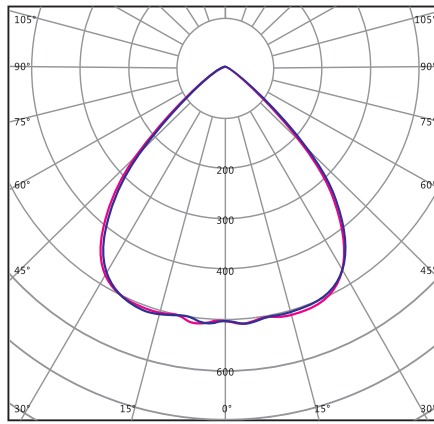

90°

120°

IP Rating	IP65	Dimming Options	Non-dimmable/Dimmable
Input Voltage:	100-277VAC, 50/60Hz	CCT:	3000K/4000K/4500K/5000K/5700K/6500K
Beam Angle:	60 90 120 degree	Light Source:	SMD 3030

Item No	Luminous Flux	Luminaire Efficacy	Replacement	CRI	PF	Power Supply	Dimensions	Weight
LSUFO-100WXY	14000 Lm	140Lm/W	250W Matel Halide	>70	>9.5	HBG-100-48A	260mm*159mm	2.5Kg
LSUFO-120WXY	16800Lm	140Lm/W	350W Matel Halide			HBG-160-48A	260mm*164mm	2.85Kg
LSUFO-150WXY	22500Lm	150Lm/W	450W Matel Halide			HBG-160-48A	280mm*166mm	3.50Kg
LSUFO-150WXY	24000Lm	160Lm/W	600W Matel Halide			HBG-160-48A	280mm*166mm	3.50Kg
LSUFO-200WXY	28000Lm	140Lm/W	650W Matel Halide			HBG-240-48A	320mm*199mm	4.75Kg