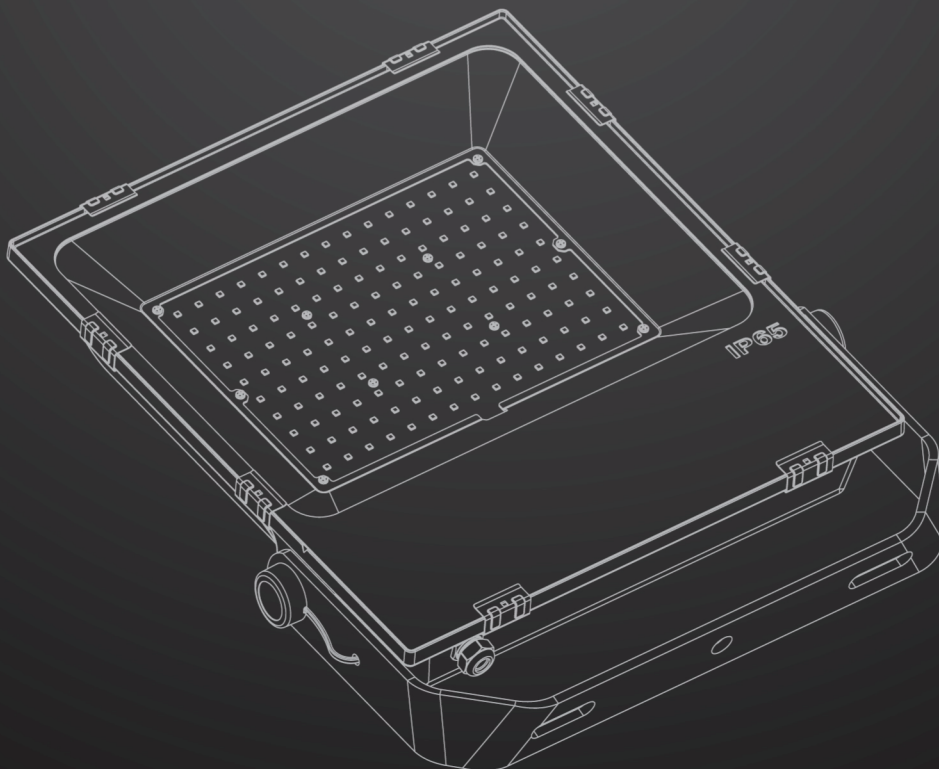

IP65 Rating

Anti 17 level wind

270° Adjustable

NEW 2016 Ultra Slim LED Flood Light

CB LCP

- ⚡ IP Rating: IP65
- 🔌 Base Options: US, Europe, UK standard plug
- ⚡ Input Voltage: 85~277VAC/12~24VDC, 50/60Hz
- ☀ CCT: 3000~3500K/4000~4500K/6000~6500K
- 🔦 Beam Angle: 120 degree
- 💡 Light Source: SMD 3030

Item No	Luminous Flux	Input Voltage	Replacement	CRI	PF	Power Supply	Dimensions	Weight
LSSFL-10W	1300 Lm	85-277VAC 50/60Hz	35W Matel Halide	>70	>0.95	Isolated Power Supply	166*116*32mm	0.482Kg
LSSFL-20W	2600Lm		60W Matel Halide				216.5*152*40mm	0.854Kg
LSSFL-30W	3900Lm		105W Matel Halide				226.5*167*40mm	1.17Kg
LSSFL-50W	6500Lm		165W Matel Halide				310.5*220*50mm	1.89Kg
LSSFL-70W	10200Lm		200W Matel Halide				354*245*55mm	4.3Kg
LSSFL-80W	10200Lm		250W Matel Halide				354*245*55mm	4.7Kg
LSSFL-100W	13000Lm		300W Matel Halide				402*295*60mm	5.48Kg
LSSFL-150W	19500Lm		500W Matel Halide				430*330*60mm	6.90Kg
LSSFL-200W	26000Lm		600W Matel Halide				470*360*60mm	8.26Kg