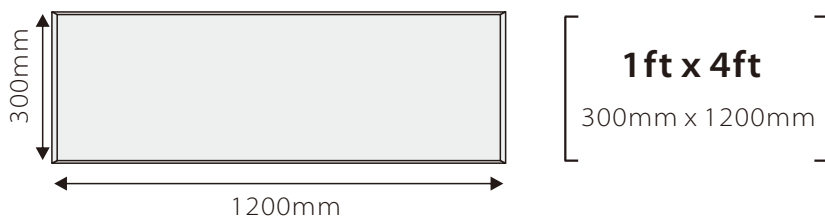

- LUMINOUS EFFICIENCY >75lm/w
- BEAM ANGLE 160 degree
- INPUT VOLTAGE 85~265VAC,50/60Hz
- COLOR TEMP 2700K ~ 6500K

Watts	Item No	Light Source	Luminous Flux	CRI	PF	IP Rating	Dimensions (mm)
40W	LSPL30120-40W-340S4	340pcs 3014 SMD	2900 - 3200Lm	>80	>0.9	IP44	L 300 × W1200 x H12.5
48W	LSPL30120-48W-440S4	440pcs 3014 SMD	3950Lm	>80	>0.9	IP44	L 300 × W1200 x H12.5
55W	LSPL30120-55W-500S4	500pcs 3014 SMD	4000 - 4500Lm	>80	>0.9	IP44	L 300 × W1200 x H12.5
65W	LSPL30120-65W-600S4	600pcs 3014 SMD	4800 - 5300Lm	>80	>0.9	IP44	L 300 × W1200 x H12.5