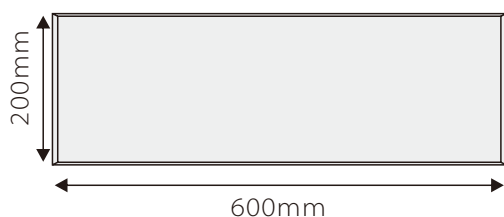

- LUMINOUS EFFICIENCY >75lm/w
- BEAM ANGLE 160 degree
- INPUT VOLTAGE 85~265VAC,50/60Hz
- COLOR TEMP 2700K ~ 6500K

Watts	Item No	Light Source	Luminous Flux	CRI	PF	IP Rating	Dimensions (mm)
48W	LSPL30150-48W-440S4	440pcs 3014 SMD	3900Lm	>80	>0.9	IP44	L 300 × W1500 x H12.5

7.9" x 7.9"
200mm x 200mm

- LUMINOUS EFFICIENCY >75lm/w
- BEAM ANGLE 160 degree
- INPUT VOLTAGE 85~265VAC, 50/60Hz
- COLOR TEMP 2700K ~ 6500K

Watts	Item No	Light Source	Luminous Flux	CRI	PF	IP Rating	Dimensions (mm)
12W	LSPL2020-12W-100S4	100pcs Lumenmax 3014 SMD	750 - 800Lm	>80	>0.9	IP44	L 200 x W200 x H12.5

23.6" x 7.9"
600mm x 200mm

- LUMINOUS EFFICIENCY >75lm/w
- BEAM ANGLE 160 degree
- INPUT VOLTAGE 85~265VAC, 50/60Hz
- COLOR TEMP 2700K ~ 6500K

Watts	Item No	Light Source	Luminous Flux	CRI	PF	IP Rating	Dimensions (mm)
18W	LSPL2060-18W-160S4	160pcs Lumenmax 3014 SMD	1260Lm	>80	>0.9	IP44	L 200 x W200 x H12.5

1ft x 1ft
300mm x 300mm

- LUMINOUS EFFICIENCY >75lm/w
- BEAM ANGLE 160 degree
- INPUT VOLTAGE 85~265VAC, 50/60Hz
- COLOR TEMP 2700K ~ 6500K

Watts	Item No	Light Source	Luminous Flux	CRI	PF	IP Rating	Dimensions (mm)
12W	LSPL3030-12W-100S4	100pcs 3014 SMD	700-850Lm	>80	>0.9	IP44	L 300 x W300 x H12.5
18W	LSPL3030-18W-160S4	160pcs 3014 SMD	1400Lm	>80	>0.9	IP44	L 300 x W300 x H12.5