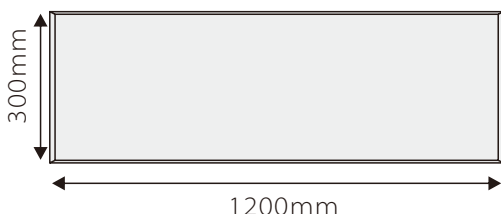

7.9" x 7.9"
200mm x 200mm

- LUMINOUS EFFICIENCY >75lm/w
- BEAM ANGLE 160 degree
- INPUT VOLTAGE 85~265VAC, 50/60Hz
- COLOR TEMP 2700K ~ 6500K

Watts	Item No	Light Source	Luminous Flux	CRI	PF	IP Rating	Dimensions (mm)
12W	LSPL2020-12W-100S4	100pcs Lumenmax 3014 SMD	750 - 800Lm	>80	>0.9	IP44	L 200 x W200 x H12.5

23.6" x 7.9"
600mm x 200mm

- LUMINOUS EFFICIENCY >75lm/w
- BEAM ANGLE 160 degree
- INPUT VOLTAGE 85~265VAC, 50/60Hz
- COLOR TEMP 2700K ~ 6500K

Watts	Item No	Light Source	Luminous Flux	CRI	PF	IP Rating	Dimensions (mm)
18W	LSPL2060-18W-160S4	160pcs Lumenmax 3014 SMD	1260Lm	>80	>0.9	IP44	L 200 x W200 x H12.5

1ft x 1ft
300mm x 300mm

- LUMINOUS EFFICIENCY >75lm/w
- BEAM ANGLE 160 degree
- INPUT VOLTAGE 85~265VAC, 50/60Hz
- COLOR TEMP 2700K ~ 6500K

Watts	Item No	Light Source	Luminous Flux	CRI	PF	IP Rating	Dimensions (mm)
12W	LSPL3030-12W-100S4	100pcs 3014 SMD	700-850Lm	>80	>0.9	IP44	L 300 x W300 x H12.5
18W	LSPL3030-18W-160S4	160pcs 3014 SMD	1400Lm	>80	>0.9	IP44	L 300 x W300 x H12.5

1 ft x 2ft
300mm x 600mm

- LUMINOUS EFFICIENCY >75lm/w
- BEAM ANGLE 160 degree
- INPUT VOLTAGE 85~265VAC,50/60Hz
- COLOR TEMP 2700K ~ 6500K

Watts	Item No	Light Source	Luminous Flux	CRI	PF	IP Rating	Dimensions (mm)
18W	LSPL3060-18W-160S4	160pcs 3014 SMD	1400Lm	>80	>0.9	IP44	L 300 x W600 x H12.5
25W	LSPL3060-25W-220S4	220pcs 3014 SMD	1660Lm	>80	>0.9	IP44	L 300 x W600 x H12.5
30W	LSPL3060-30W-280S4	280pcs 3014 SMD	2300Lm	>80	>0.9	IP44	L 300 x W600 x H12.5