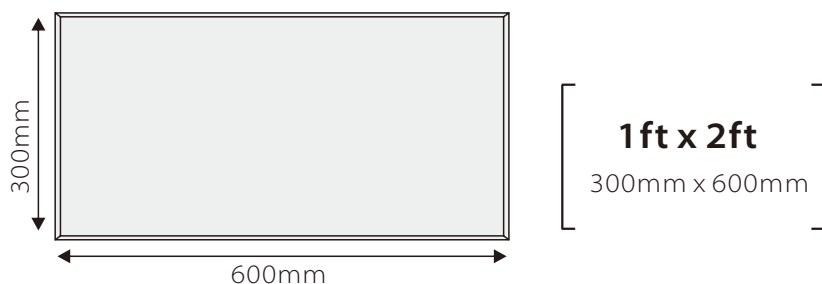

- LUMINOUS EFFICIENCY >75lm/w
- BEAM ANGLE 160 degree
- INPUT VOLTAGE 85~265VAC,50/60Hz
- COLOR TEMP 2700K ~ 6500K

Watts	Item No	Light Source	Luminous Flux	CRI	PF	IP Rating	Dimensions (mm)
18W	LSPL3060-18W-160S4	160pcs 3014 SMD	1400Lm	>80	>0.9	IP44	L 300 × W600 x H12.5
25W	LSPL3060-25W-220S4	220pcs 3014 SMD	1660Lm	>80	>0.9	IP44	L 300 × W600 x H12.5
30W	LSPL3060-30W-280S4	280pcs 3014 SMD	2300Lm	>80	>0.9	IP44	L 300 × W600 x H12.5