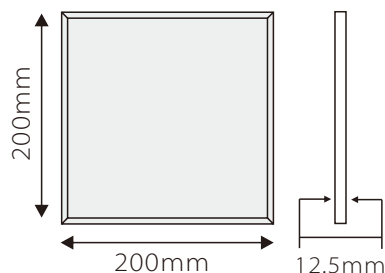

- LUMINOUS EFFICIENCY >75lm/w
- BEAM ANGLE 160 degree
- INPUT VOLTAGE 85~265VAC,50/60Hz
- COLOR TEMP 2700K ~ 6500K

Watts	Item No	Light Source	Luminous Flux	CRI	PF	IP Rating	Dimensions (mm)
40W	LSPL30120-40W-340S4	340pcs 3014 SMD	2900 - 3200Lm	>80	>0.9	IP44	L 300 × W1200 x H12.5
48W	LSPL30120-48W-440S4	440pcs 3014 SMD	3950Lm	>80	>0.9	IP44	L 300 × W1200 x H12.5
55W	LSPL30120-55W-500S4	500pcs 3014 SMD	4000 - 4500Lm	>80	>0.9	IP44	L 300 × W1200 x H12.5
65W	LSPL30120-65W-600S4	600pcs 3014 SMD	4800 - 5300Lm	>80	>0.9	IP44	L 300 × W1200 x H12.5

7.9" x 7.9"
200mm x 200mm

- LUMINOUS EFFICIENCY >75lm/w
- BEAM ANGLE 160 degree
- INPUT VOLTAGE 85~265VAC, 50/60Hz
- COLOR TEMP 2700K ~ 6500K

Watts	Item No	Light Source	Luminous Flux	CRI	PF	IP Rating	Dimensions (mm)
12W	LSPL2020-12W-100S4	100pcs Lumenmax 3014 SMD	750 - 800Lm	>80	>0.9	IP44	L 200 x W200 x H12.5

23.6" x 7.9"
600mm x 200mm

- LUMINOUS EFFICIENCY >75lm/w
- BEAM ANGLE 160 degree
- INPUT VOLTAGE 85~265VAC, 50/60Hz
- COLOR TEMP 2700K ~ 6500K

Watts	Item No	Light Source	Luminous Flux	CRI	PF	IP Rating	Dimensions (mm)
18W	LSPL2060-18W-160S4	160pcs Lumenmax 3014 SMD	1260Lm	>80	>0.9	IP44	L 200 x W200 x H12.5

1ft x 1ft
300mm x 300mm

- LUMINOUS EFFICIENCY >75lm/w
- BEAM ANGLE 160 degree
- INPUT VOLTAGE 85~265VAC, 50/60Hz
- COLOR TEMP 2700K ~ 6500K

Watts	Item No	Light Source	Luminous Flux	CRI	PF	IP Rating	Dimensions (mm)
12W	LSPL3030-12W-100S4	100pcs 3014 SMD	700-850Lm	>80	>0.9	IP44	L 300 x W300 x H12.5
18W	LSPL3030-18W-160S4	160pcs 3014 SMD	1400Lm	>80	>0.9	IP44	L 300 x W300 x H12.5