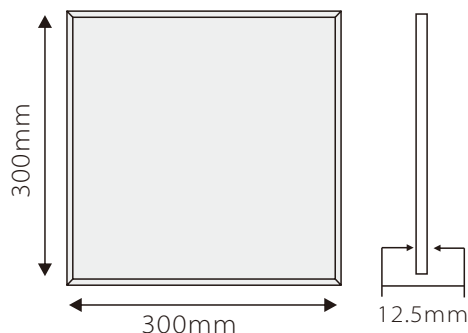

7.9" x 7.9"
200mm x 200mm

- LUMINOUS EFFICIENCY >75lm/w
- BEAM ANGLE 160 degree
- INPUT VOLTAGE 85~265VAC, 50/60Hz
- COLOR TEMP 2700K ~ 6500K

Watts	Item No	Light Source	Luminous Flux	CRI	PF	IP Rating	Dimensions (mm)
12W	LSPL2020-12W-100S4	100pcs Lumenmax 3014 SMD	750 - 800Lm	>80	>0.9	IP44	L 200 x W200 x H12.5

23.6" x 7.9"
600mm x 200mm

- LUMINOUS EFFICIENCY >75lm/w
- BEAM ANGLE 160 degree
- INPUT VOLTAGE 85~265VAC, 50/60Hz
- COLOR TEMP 2700K ~ 6500K

Watts	Item No	Light Source	Luminous Flux	CRI	PF	IP Rating	Dimensions (mm)
18W	LSPL2060-18W-160S4	160pcs Lumenmax 3014 SMD	1260Lm	>80	>0.9	IP44	L 200 x W200 x H12.5

1ft x 1ft
300mm x 300mm

- LUMINOUS EFFICIENCY >75lm/w
- BEAM ANGLE 160 degree
- INPUT VOLTAGE 85~265VAC, 50/60Hz
- COLOR TEMP 2700K ~ 6500K

Watts	Item No	Light Source	Luminous Flux	CRI	PF	IP Rating	Dimensions (mm)
12W	LSPL3030-12W-100S4	100pcs 3014 SMD	700-850Lm	>80	>0.9	IP44	L 300 x W300 x H12.5
18W	LSPL3030-18W-160S4	160pcs 3014 SMD	1400Lm	>80	>0.9	IP44	L 300 x W300 x H12.5

1 ft x 2ft
300mm x 600mm

- LUMINOUS EFFICIENCY >75lm/w
- BEAM ANGLE 160 degree
- INPUT VOLTAGE 85~265VAC,50/60Hz
- COLOR TEMP 2700K ~ 6500K

Watts	Item No	Light Source	Luminous Flux	CRI	PF	IP Rating	Dimensions (mm)
18W	LSPL3060-18W-160S4	160pcs 3014 SMD	1400Lm	>80	>0.9	IP44	L 300 x W600 x H12.5
25W	LSPL3060-25W-220S4	220pcs 3014 SMD	1660Lm	>80	>0.9	IP44	L 300 x W600 x H12.5
30W	LSPL3060-30W-280S4	280pcs 3014 SMD	2300Lm	>80	>0.9	IP44	L 300 x W600 x H12.5