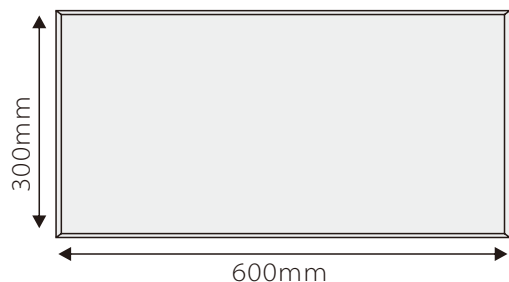

7.9" x 7.9"
200mm x 200mm

- LUMINOUS EFFICIENCY >75lm/w
- BEAM ANGLE 160 degree
- INPUT VOLTAGE 85~265VAC, 50/60Hz
- COLOR TEMP 2700K ~ 6500K

Watts	Item No	Light Source	Luminous Flux	CRI	PF	IP Rating	Dimensions (mm)
12W	LSPL2020-12W-100S4	100pcs Lumenmax 3014 SMD	750 - 800Lm	>80	>0.9	IP44	L 200 x W200 x H12.5

23.6" x 7.9"
600mm x 200mm

- LUMINOUS EFFICIENCY >75lm/w
- BEAM ANGLE 160 degree
- INPUT VOLTAGE 85~265VAC, 50/60Hz
- COLOR TEMP 2700K ~ 6500K

Watts	Item No	Light Source	Luminous Flux	CRI	PF	IP Rating	Dimensions (mm)
18W	LSPL2060-18W-160S4	160pcs Lumenmax 3014 SMD	1260Lm	>80	>0.9	IP44	L 200 x W200 x H12.5

1ft x 1ft
300mm x 300mm

- LUMINOUS EFFICIENCY >75lm/w
- BEAM ANGLE 160 degree
- INPUT VOLTAGE 85~265VAC, 50/60Hz
- COLOR TEMP 2700K ~ 6500K

Watts	Item No	Light Source	Luminous Flux	CRI	PF	IP Rating	Dimensions (mm)
12W	LSPL3030-12W-100S4	100pcs 3014 SMD	700-850Lm	>80	>0.9	IP44	L 300 x W300 x H12.5
18W	LSPL3030-18W-160S4	160pcs 3014 SMD	1400Lm	>80	>0.9	IP44	L 300 x W300 x H12.5

1 ft x 2ft
300mm x 600mm

- LUMINOUS EFFICIENCY >75lm/w
- BEAM ANGLE 160 degree
- INPUT VOLTAGE 85~265VAC,50/60Hz
- COLOR TEMP 2700K ~ 6500K

Watts	Item No	Light Source	Luminous Flux	CRI	PF	IP Rating	Dimensions (mm)
18W	LSPL3060-18W-160S4	160pcs 3014 SMD	1400Lm	>80	>0.9	IP44	L 300 x W600 x H12.5
25W	LSPL3060-25W-220S4	220pcs 3014 SMD	1660Lm	>80	>0.9	IP44	L 300 x W600 x H12.5
30W	LSPL3060-30W-280S4	280pcs 3014 SMD	2300Lm	>80	>0.9	IP44	L 300 x W600 x H12.5