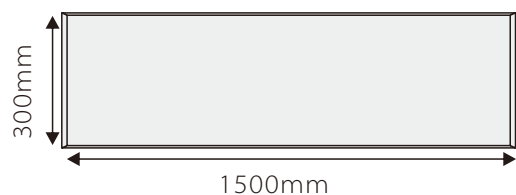

23.6" x 7.9"
600mm x 200mm

- LUMINOUS EFFICIENCY >75lm/w
- BEAM ANGLE 160 degree
- INPUT VOLTAGE 85~265VAC, 50/60Hz
- COLOR TEMP 2700K ~ 6500K

Watts	Item No	Light Source	Luminous Flux	CRI	PF	IP Rating	Dimensions (mm)
18W	LSPL2060-18W-160S4	160pcs Lumenmax 3014 SMD	1260Lm	>80	>0.9	IP44	L 200 x W200 x H12.5

1ft x 1ft
300mm x 300mm

- LUMINOUS EFFICIENCY >75lm/w
- BEAM ANGLE 160 degree
- INPUT VOLTAGE 85~265VAC, 50/60Hz
- COLOR TEMP 2700K ~ 6500K

Watts	Item No	Light Source	Luminous Flux	CRI	PF	IP Rating	Dimensions (mm)
12W	LSPL3030-12W-100S4	100pcs 3014 SMD	700-850Lm	>80	>0.9	IP44	L 300 x W300 x H12.5
18W	LSPL3030-18W-160S4	160pcs 3014 SMD	1400Lm	>80	>0.9	IP44	L 300 x W300 x H12.5

1 ft x 2ft
300mm x 600mm

- LUMINOUS EFFICIENCY >75lm/w
- BEAM ANGLE 160 degree
- INPUT VOLTAGE 85~265VAC,50/60Hz
- COLOR TEMP 2700K ~ 6500K

Watts	Item No	Light Source	Luminous Flux	CRI	PF	IP Rating	Dimensions (mm)
18W	LSPL3060-18W-160S4	160pcs 3014 SMD	1400Lm	>80	>0.9	IP44	L 300 x W600 x H12.5
25W	LSPL3060-25W-220S4	220pcs 3014 SMD	1660Lm	>80	>0.9	IP44	L 300 x W600 x H12.5
30W	LSPL3060-30W-280S4	280pcs 3014 SMD	2300Lm	>80	>0.9	IP44	L 300 x W600 x H12.5

1 ft x 4ft
300mm x 1200mm

- LUMINOUS EFFICIENCY >75lm/w
- BEAM ANGLE 160 degree
- INPUT VOLTAGE 85~265VAC,50/60Hz
- COLOR TEMP 2700K ~ 6500K

Watts	Item No	Light Source	Luminous Flux	CRI	PF	IP Rating	Dimensions (mm)
40W	LSPL30120-40W-340S4	340pcs 3014 SMD	2900 - 3200Lm	>80	>0.9	IP44	L 300 x W1200 x H12.5
48W	LSPL30120-48W-440S4	440pcs 3014 SMD	3950Lm	>80	>0.9	IP44	L 300 x W1200 x H12.5
55W	LSPL30120-55W-500S4	500pcs 3014 SMD	4000 - 4500Lm	>80	>0.9	IP44	L 300 x W1200 x H12.5
65W	LSPL30120-65W-600S4	600pcs 3014 SMD	4800 - 5300Lm	>80	>0.9	IP44	L 300 x W1200 x H12.5