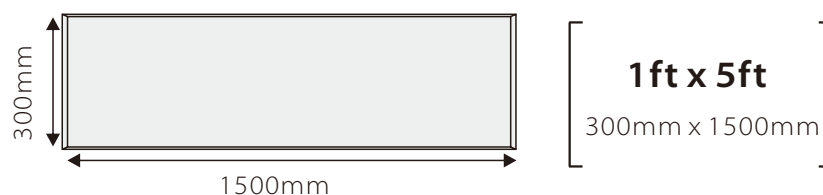

- LUMINOUS EFFICIENCY >75lm/w
- BEAM ANGLE 160 degree
- INPUT VOLTAGE 85~265VAC,50/60Hz
- COLOR TEMP 2700K ~ 6500K

Watts	Item No	Light Source	Luminous Flux	CRI	PF	IP Rating	Dimensions (mm)
48W	LSPL30150-48W-440S4	440pcs 3014 SMD	3900Lm	>80	>0.9	IP44	L 300 × W1500 × H12.5