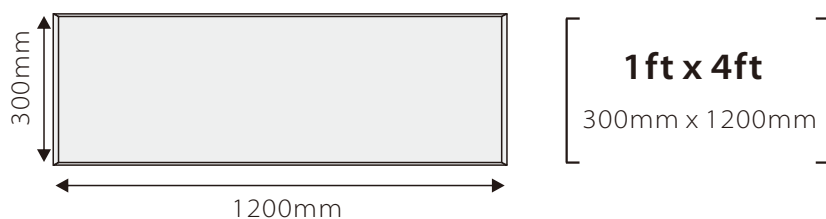

- LUMINOUS EFFICIENCY >75lm/w
- BEAM ANGLE 160 degree
- INPUT VOLTAGE 85~265VAC,50/60Hz
- COLOR TEMP 2700K ~ 6500K

Watts	Item No	Light Source	Luminous Flux	CRI	PF	IP Rating	Dimensions (mm)
18W	LSPL3060-18W-160S4	160pcs 3014 SMD	1400Lm	>80	>0.9	IP44	L 300 × W600 × H12.5
25W	LSPL3060-25W-220S4	220pcs 3014 SMD	1660Lm	>80	>0.9	IP44	L 300 × W600 × H12.5
30W	LSPL3060-30W-280S4	280pcs 3014 SMD	2300Lm	>80	>0.9	IP44	L 300 × W600 × H12.5

23.6" x 7.9"
600mm x 200mm

- LUMINOUS EFFICIENCY >75lm/w
- BEAM ANGLE 160 degree
- INPUT VOLTAGE 85~265VAC, 50/60Hz
- COLOR TEMP 2700K ~ 6500K

Watts	Item No	Light Source	Luminous Flux	CRI	PF	IP Rating	Dimensions (mm)
18W	LSPL2060-18W-160S4	160pcs Lumenmax 3014 SMD	1260Lm	>80	>0.9	IP44	L 200 x W200 x H12.5

1ft x 1ft
300mm x 300mm

- LUMINOUS EFFICIENCY >75lm/w
- BEAM ANGLE 160 degree
- INPUT VOLTAGE 85~265VAC, 50/60Hz
- COLOR TEMP 2700K ~ 6500K

Watts	Item No	Light Source	Luminous Flux	CRI	PF	IP Rating	Dimensions (mm)
12W	LSPL3030-12W-100S4	100pcs 3014 SMD	700-850Lm	>80	>0.9	IP44	L 300 x W300 x H12.5
18W	LSPL3030-18W-160S4	160pcs 3014 SMD	1400Lm	>80	>0.9	IP44	L 300 x W300 x H12.5

1 ft x 2ft
300mm x 600mm

- LUMINOUS EFFICIENCY >75lm/w
- BEAM ANGLE 160 degree
- INPUT VOLTAGE 85~265VAC,50/60Hz
- COLOR TEMP 2700K ~ 6500K

Watts	Item No	Light Source	Luminous Flux	CRI	PF	IP Rating	Dimensions (mm)
18W	LSPL3060-18W-160S4	160pcs 3014 SMD	1400Lm	>80	>0.9	IP44	L 300 x W600 x H12.5
25W	LSPL3060-25W-220S4	220pcs 3014 SMD	1660Lm	>80	>0.9	IP44	L 300 x W600 x H12.5
30W	LSPL3060-30W-280S4	280pcs 3014 SMD	2300Lm	>80	>0.9	IP44	L 300 x W600 x H12.5