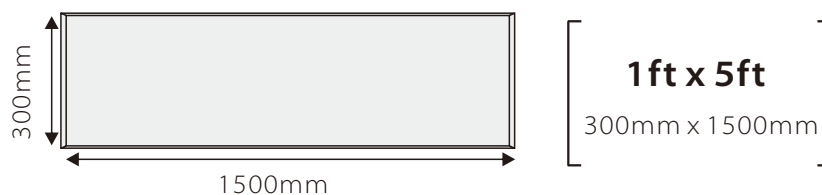

- LUMINOUS EFFICIENCY >75lm/w
- BEAM ANGLE 160 degree
- INPUT VOLTAGE 85~265VAC,50/60Hz
- COLOR TEMP 2700K ~ 6500K

Watts	Item No	Light Source	Luminous Flux	CRI	PF	IP Rating	Dimensions (mm)
48W	LSPL30150-48W-440S4	440pcs 3014 SMD	3900Lm	>80	>0.9	IP44	L 300 × W1500 x H12.5