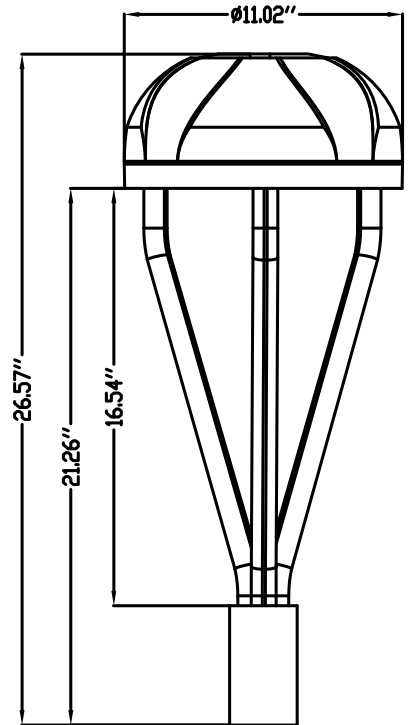

# LED Post Top Light 60W

DLC NO. : LSPT-60W(XXK)

FOR: 150W HID Replacement

## PRODUCT SPECIFICATIONS

- Lumens: 6,600Lm
- Efficacy: 110 Lm/w
- Light Source: Philips 3030
- Driver : Sosen SS-75H-54
- Input Voltage: 100-277VAC, 50/60Hz
- Beam Angle: 60 / 90 / 120 degree
- IP Rating:IP65 (TUV report available)
- Arm Diameter: 2" & 3"
- Dimension: dia11.02" \* L 26.57"
- Color Temp: 3000K,4000K,5000K,5700K
- Aluminum heat dissipation system
- Lifetime: Rated Life of 50,000 Hours
- ETL cETL DLC TUV CE RoHS SAA CB certified

### Base Opts

- Dia 60mm
- Dia 76mm